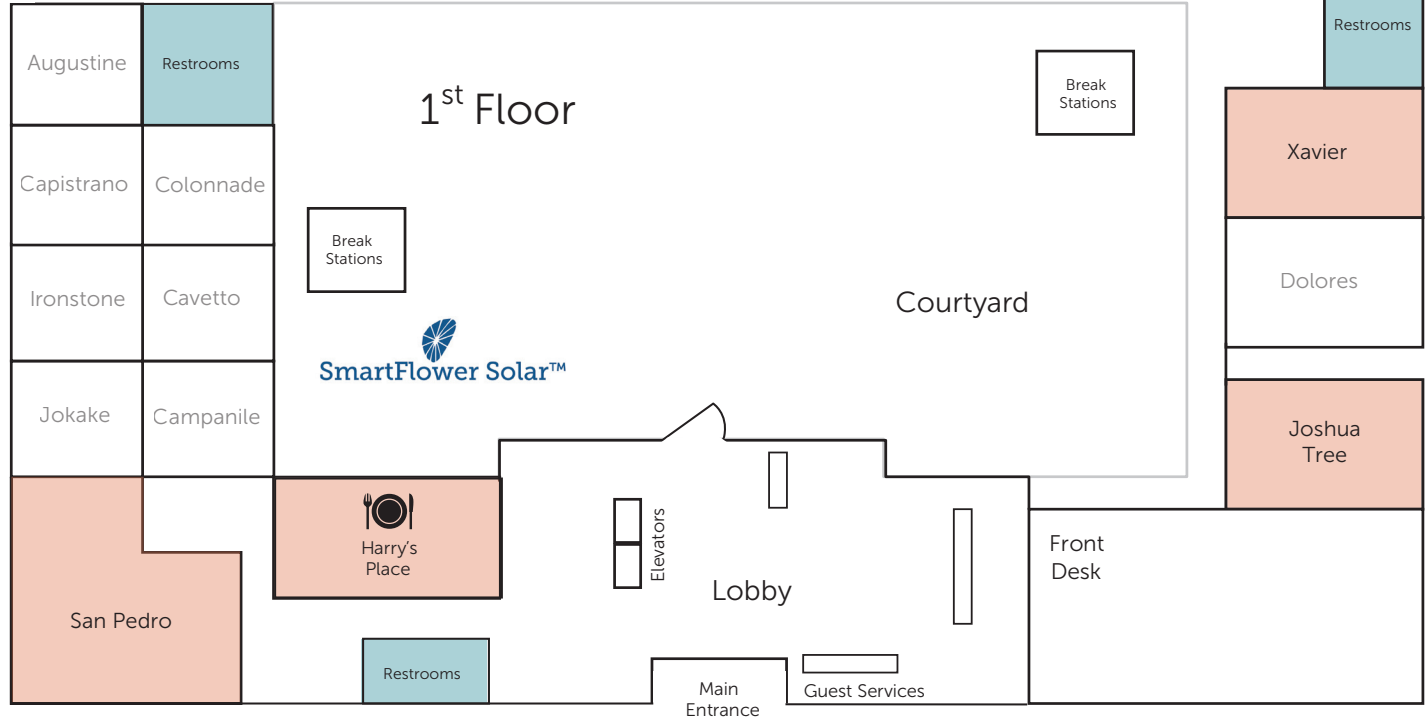

Dine Arouds depart from west entrance

El Chorro Reception bus departs from east entrance

Campus Tours and GreenBiz U depart from Lobby